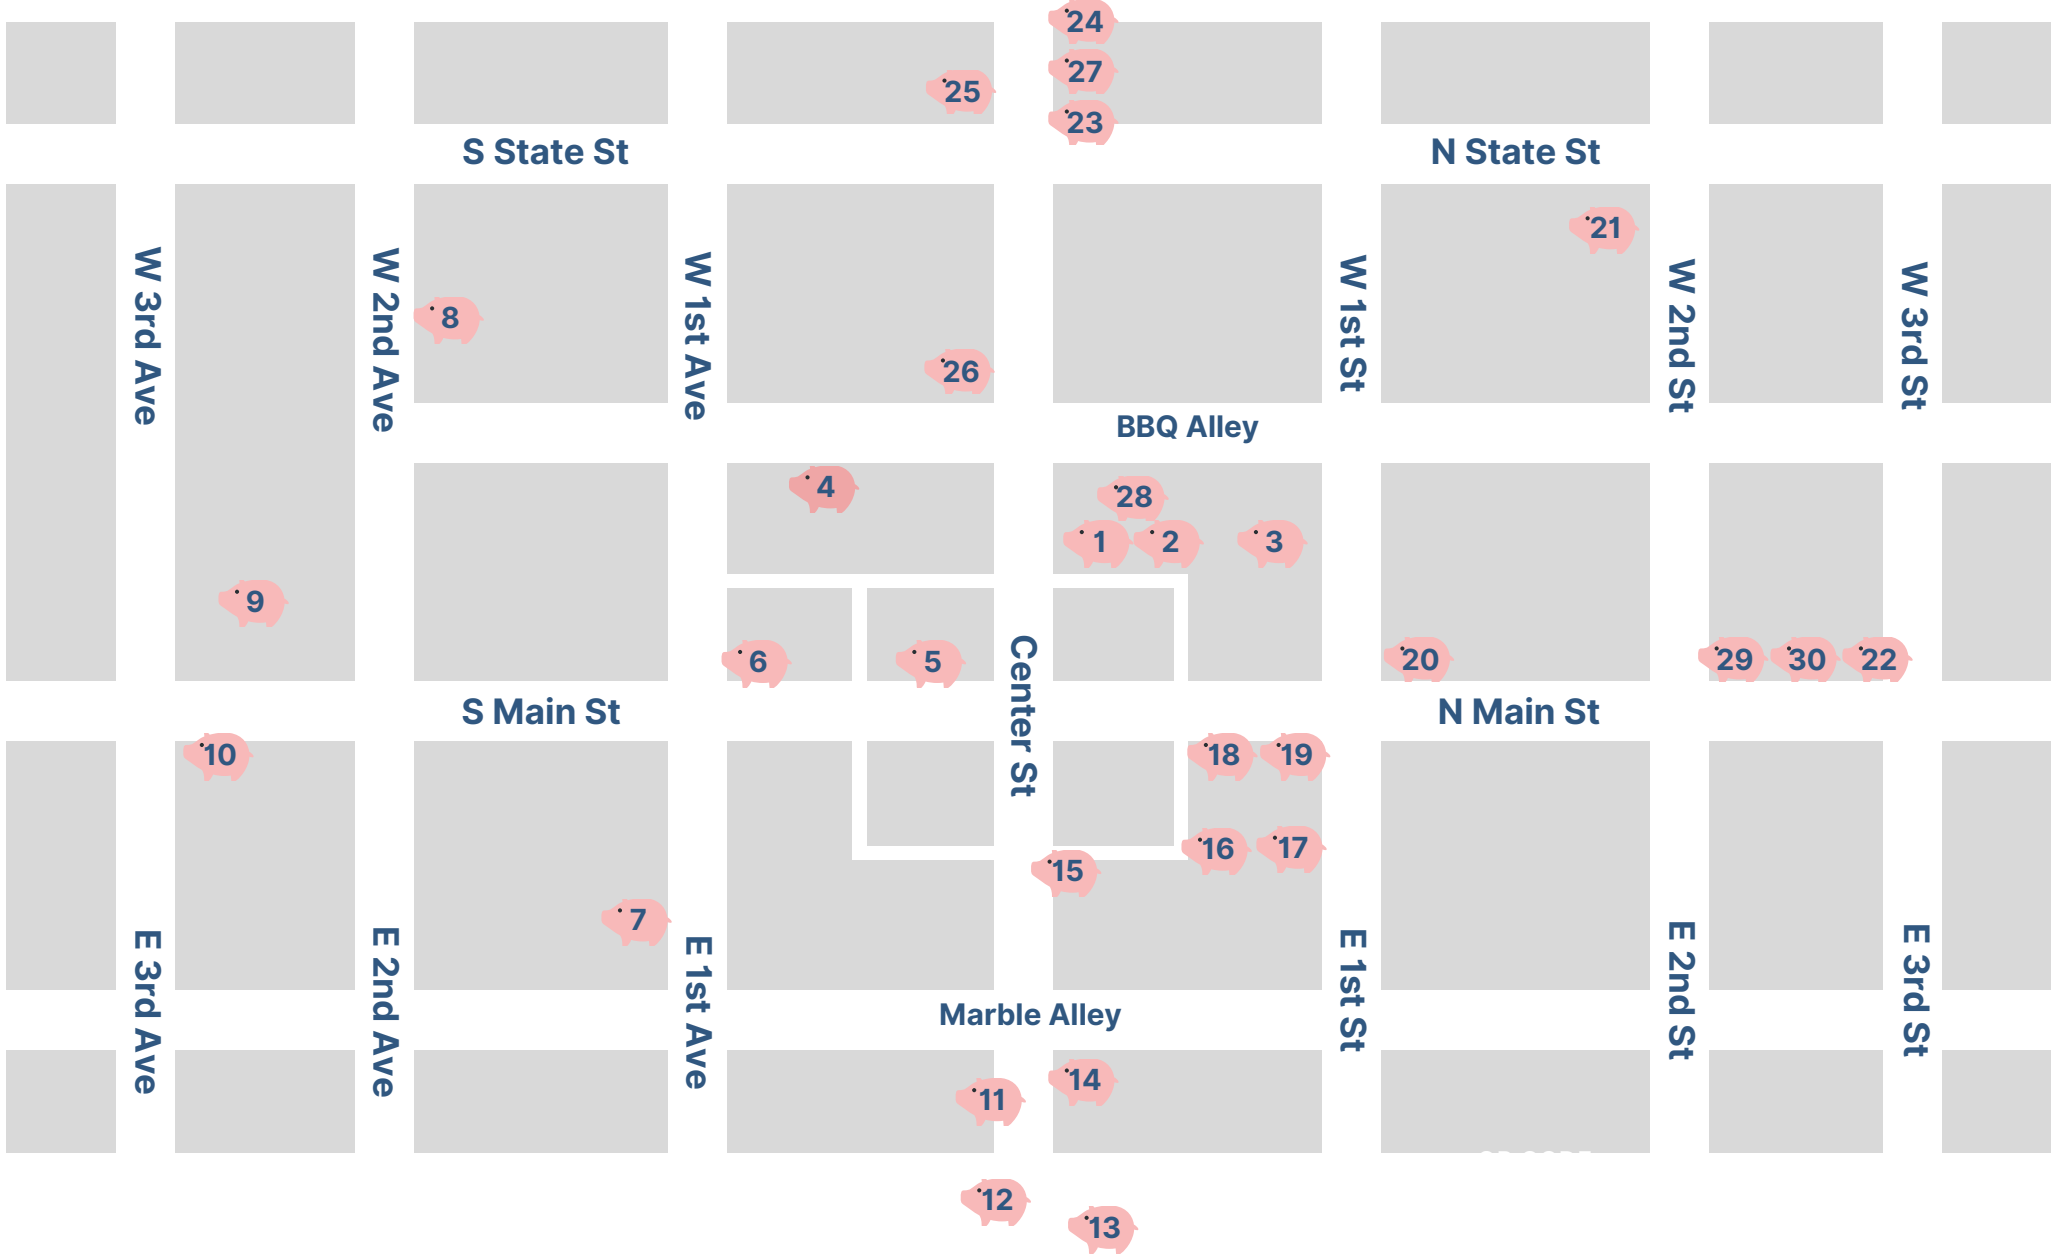

PIGS IN THE CITY

Please Note - Some Pigs May Be Indoors

VisitLexingtonNC.com

Winter 2025

- 1. Sight-Seeing Sow** | Lexington Visitor Center | 2 N Main St
- 2. Elvis Porksley** | Lexington Visitor Center | 2 N Main St
- 3. Big Cheese** | Conrad & Hinkle | 6 N Main St
- 4. Wilbur** | Pig City Books | 16 Court Sq
- 5. "Drop Me A Line." - County Swine** | Davidson County Historical Museum | 2 S Main St
- 6. Journey Homeward** | Apotheca | 22 S Main St
- 7. ComPIGsition in Red, Blue, Yellow** | Uptown Lexington Inc. | 13 E 1st Ave
- 8. Betty Confetti** | Sinfully Delicious Bakery | 28 W 2nd Ave
- 9. Slick** | Lanier Ace Hardware | 218 S Main St
- 10. Hope** | Habitat for Humanity ReStore | 221 S Main St
- 11. Vincent Ham Gogh** | Art 101 | 25 E Center St
- 12. CardiPIGnal** | Pinnacle Bank | 115 E Center St
- 13. Great Hogs! ... A Fire** | Lexington Fire Department | 200 E Center St
- 14. Ms. Sowty Toes** | Nazareth Child & Family Home | 16 E Center St
- 15. Boarista** | Perfect Blend Cafe | 1 N Main St
- 16. School Boar** | Lexington Souvenir Shoppe | 7 N Main St
- 17. Pigahontas** | Lexington Souvenir Shoppe | 7 N Main St
- 18. Miss Puffy The Peppermint Pig** | The Candy Factory | 15 N Main St
- 19. Porky Dumplington** | Shoto Japanese Steakhouse & Seafood | 17 N Main St
- 20. J. Huey** | Jackson Hewitt Tax Service | 100 N Main St
- 21. Pigcasso** | Black Chicken Coffee House | 23 W 2nd St
- 22. Law & Oinker** | Advocate Family Law | 220 N Main St
- 23. Dr. Iris & The Good Pupil** | Triangle Visions Optometry | 202 W Center St
- 24. SunSwine Sally** | Breeden Insurance | 312 W Center St
- 25. Carolina Style Swine** | Bank OZK | 119 W Center St
- 26. Oink-jection Your Hog-ner** | Brinkley Walser Stoner | 10 LSB Plaza
- 27. Ol'Rusty** | Bridgett's Kitchen | 206 W Center St #A
- 28. Sharp Dressed Ham** | Lexington Visitor Center | 2 N Main St
- 29. Curly Tail Canvas** | Arts Theatre 202 | 202 N Main St
- 30. Snoop Hoggy Hog** | N Main St